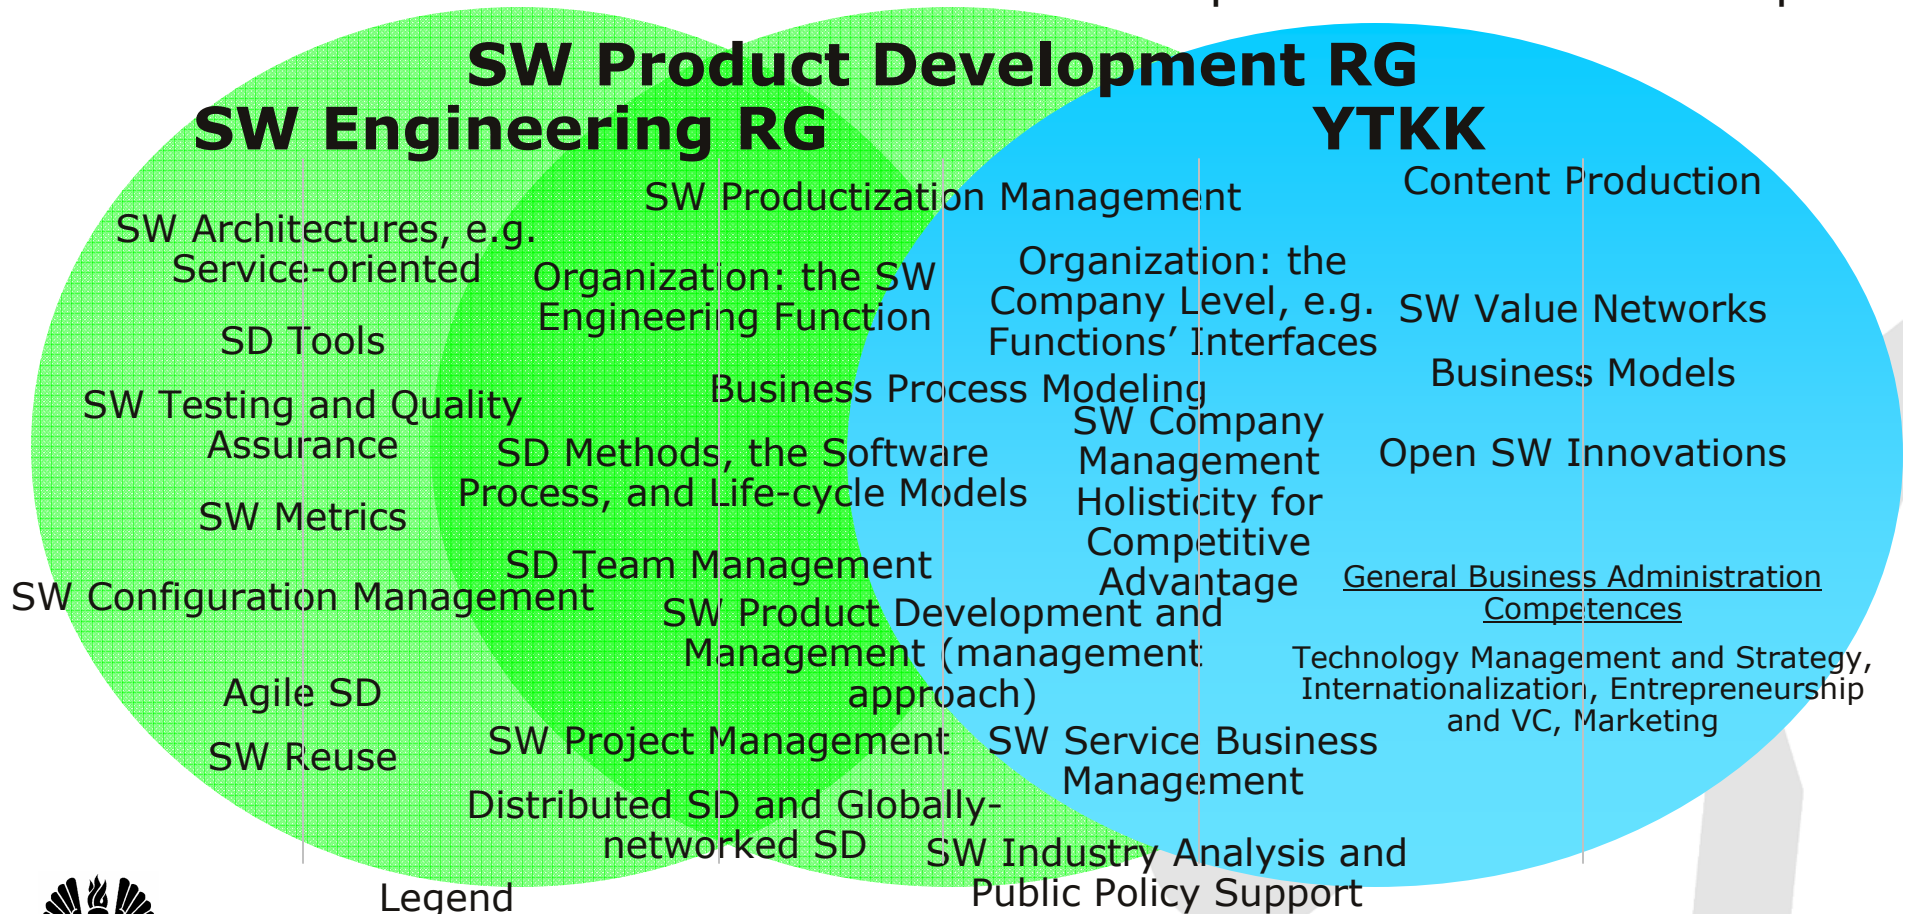

# Groups and Topic-level Focuses of the Center for Software Business and Engineering

Each circle represents a research group

There are five columns to indicate the horizontal positions of research topics

Legend

SD: software development

Green: UT, Blue: TSE TURKU CENTRE for COMPUTER SCIENCE